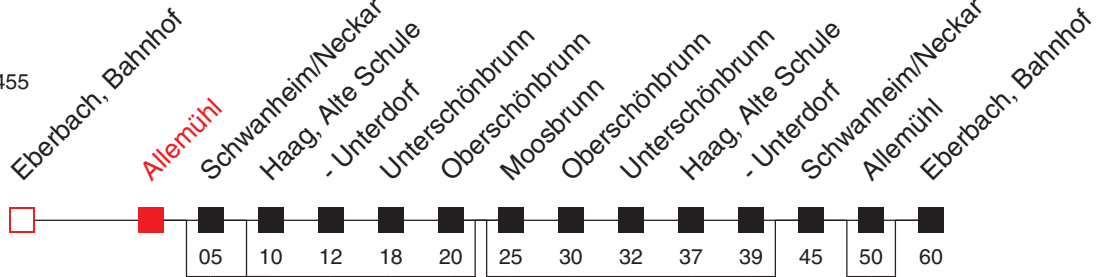

FAHRPLAN

<https://www.vrn.de/mng/#/3455>

8920

Richtung:
Eberbach, Bahnhof

| Uhr | Montag - Freitag |
|-----|----------------------------------|
| 5 | |
| 6 | |
| 7 | |
| 8 | 45 ^{B,C} _{D,E} |
| 9 | |
| 10 | |
| 11 | |
| 12 | |
| 13 | |
| 14 | |
| 15 | |
| 16 | |
| 17 | |
| 18 | |
| 19 | |
| 20 | 40 ^E |
| 21 | |
| 22 | |

FAHRPLAN

Richtung:
Eberbach, Bahnhof

<https://www.vrn.de/mng/#/3455>

8920

| Uhr | Montag - Freitag |
|-----|------------------|
| 5 | |
| 6 | |
| 7 | |
| 8 | |
| 9 | |
| 10 | |
| 11 | |
| 12 | |
| 13 | |
| 14 | |
| 15 | |
| 16 | |
| 17 | |
| 18 | |
| 19 | |
| 20 | |
| 21 | 30 ^A |
| 22 | |